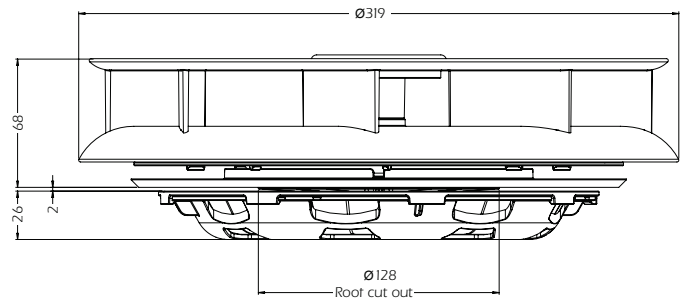

Rooftop Ventilator

Turbo II

“TURBO II”

REMARKS

Standard mountingset suits roof thickness 1 mm - 21 mm (other mountingsets available on request)

TECHNICAL DETAILS

Part. No.	Description	Function	Weight kg	Bearing	Material	Remarks
02-7000	Rotating Exhaust Vent White	Suction	1,2	2 Ball	ABS	Complete with Interior Grill & Shutter
02-7100	Rotating Exhaust Vent Black	Suction	1,2	2 Ball	ABS	Complete with Interior Grill & Shutter